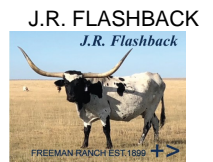

## CR Jawga Peach

**Date of Birth:** 03/26/2017  
**Registration 1:** CI307000  
**Breeder:** Cactus Rose Longhorns  
**Owner:** Cactus Rose Longhorns

Courtesy of Cactus Rose Longhorns

Jawga Peach has a great disposition and a face that is simply gorgeous, or "gawjus" as we say down south. She has grown up to be a really big cow with a lot of color. Even better, she has nice sized calves and is a great mama.

M ARROW WOW

EJ Black Swan

Totem Pole

HL SHADOWS SAND PLUM

KC JUST RESPECT

J.R. FLASHBACK  
J.R. Flashback

SLATER B817

H/H BLACK STAR'S MARTY