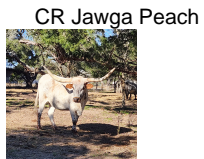

CR Jawga Peach