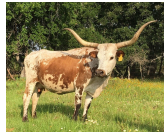

## CR Wow Flambeau

**Date of Birth:** 02/03/2016  
**Registration 1:** CI300903  
**Breeder:** Cactus Rose Longhorns  
**Owner:** Cactus Rose Longhorns

Courtesy of Cactus Rose Longhorns

We loved this girl so much we bought her back after we sold her. Her dam was a natural Coach's daughter and always a herd favorite. Flambeau reminds us a lot of her mama; it does our hearts good to look in the pasture and see her out there.

TTT: 61.5000 on 04/07/2024

CR Wow Flambeau

CR Hijo Wow

M ARROW WOW

EJ Black Swan

COACH

RM COACH'S FLAME

RM BUTLER FLAME